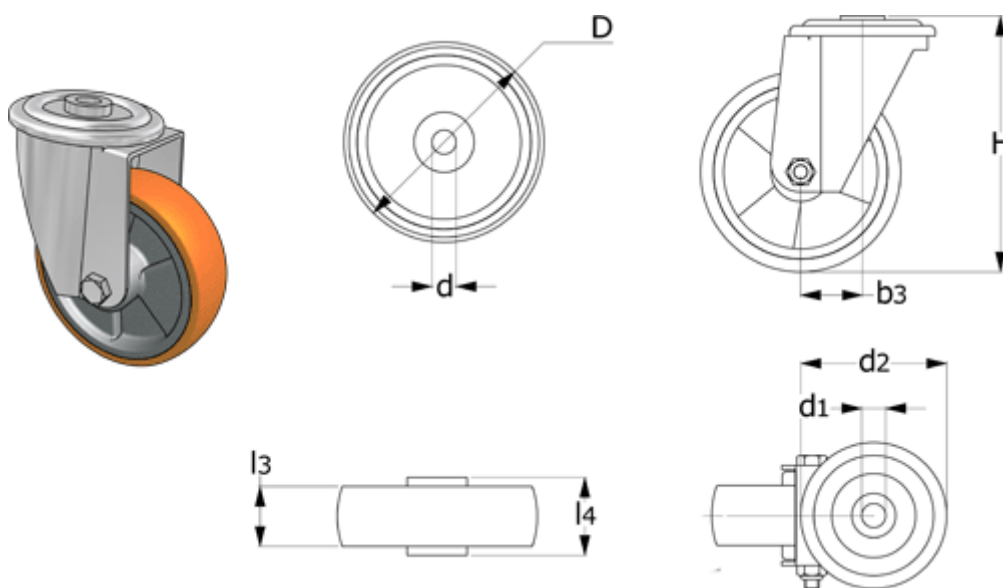

Data Sheet

Article number: 2314451861

Description: E+G Aluminiums wheel 451861
RE.F5-125-FSL turning plate wo/brake

Measures

b3	= 37
Code	= 451861
d	= 12
D	= 125
d1	= 73
d2	= 12
Dynamic load (N)	= 2200
H	= 156

l3	= 35
l4	= 40
Rolling resistance (N)	= 2800
Type	= RE.F5-125-FSL
Weight (g)	= 1080